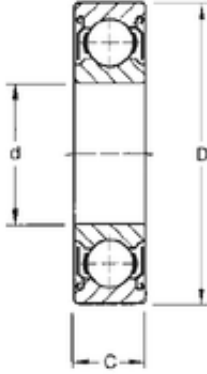

Original NSK Bearing LTD

60 mm x 130 mm x 31 mm TIMKEN 312KDD Single Row Ball Bearings

Bearing No. 312KDD

Size	60x130x31 mm
Bore Diameter	60 mm
Outer Diameter	130 mm
Width	31 mm
d	60 mm
D	130 mm
B	31 mm
C	31 mm
Weight	1,765 Kg
Basic dynamic load rating (C)	92,3 kN

312KDD Bearing 2D drawings and 3D CAD models